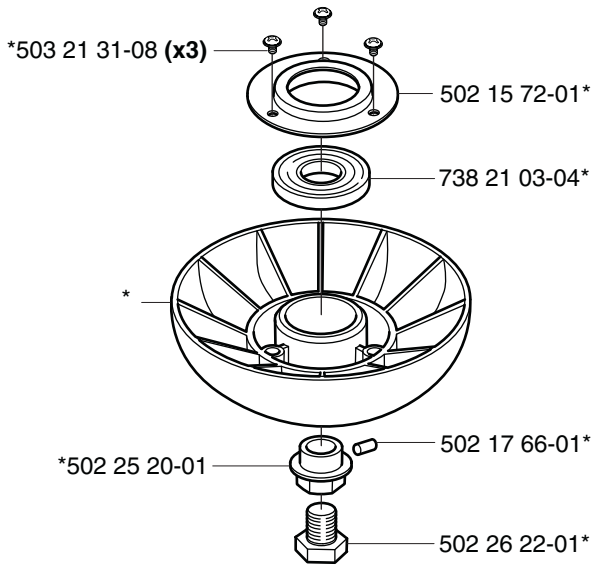

**Superauto II
Superauto II 1"**

*compl 531 00 38-09
*compl 531 00 60-93

**Tri Cut M10x1.25 (300mm)
Tri Cut M12x1.75 (300mm)**

compl 531 00 38-11
compl 531 00 38-24

Trimmy Hit Pro Junior 3/8"-24 (R)

*compl 531 00 75-28

Trimmy Hit M10x1,25

*compl 531 00 75-27

Supporting cup M12x1,75 *compl 502 15 70-01

Trimmy Hit VII 3/8"-24 (R) *compl 531 00 75-84

Auto 55 M12

compl 531 00 92-06

Guard

***compl 537 02 61-01**
323 C, 325 C, 326 C

***compl 503 74 50-04**
225
232
235

Trimmy cord

Product	Product No.
ø1,5 mm	
15 m blue	531 00 92-15
10 m reel for 300 S	506 68 26-01
10 m reel for Duo	964 63 57-00
10 st for 6 RC	952 71 55-54
ø2,0 mm	
15 m green	531 00 92-16
130 m green	531 00 92-35
ø2,4 mm	
15 m orange	531 00 92-17
90 m orange	531 00 92-36
240 m orange	531 00 60-52
ø2,7 mm	
15 m yellow	531 00 92-18
70 m yellow	531 00 92-37
240 m yellow	531 00 75-68
ø3,0 mm	
10 m red	531 00 92-19
56 m red	531 00 92-38
240 m red	531 00 60-54
ø3,3 mm	
46 m white	531 00 92-39
Pre cut for Trimmy Fix	
20 strings ø2,4 mm	502 13 86-01

Product	Product No.
Whisper	
ø1,5 mm	
15 m blue	531 00 92-10
ø2,0 mm	
15 m green	531 00 92-11
130 m green	531 00 92-30
ø2,4 mm	
15 m orange	531 00 92-12
90 m orange	531 00 92-31
240 m orange	531 00 60-86
ø2,7 mm	
70 m yellow	531 00 92-32
240 m yellow	531 00 75-65
ø3,0 mm	
10 m red	531 00 92-14
56 m red	531 00 92-33
240 m red	531 00 60-88
ø3,3 mm	
46 m white	531 00 92-34