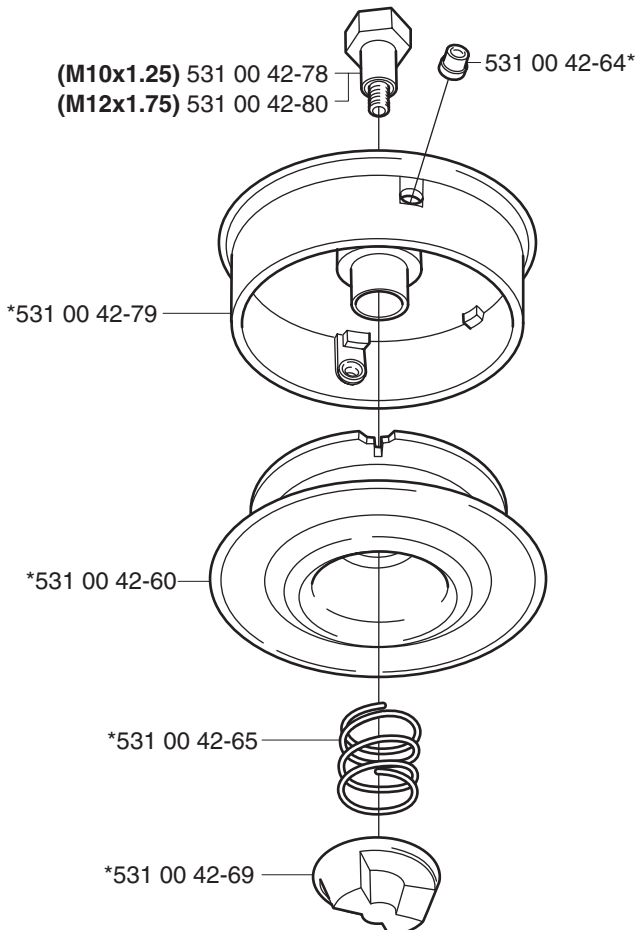

*compl 508 01 01-02

Trimmy SII M12x1.75

*compl 502 26 08-11 (1")
*compl 502 26 08-01 (20mm)

Trimmy H2 M10x1,25 Trimmy H2 M12x1,75

*compl 531 00 60-92
*compl 531 00 38-64

Trimmy Hit Pro M10x1,25

*compl 503 78 78-01

**Superauto II
Superauto II 1"**

*compl 531 00 38-09
*compl 531 00 60-93

**Tri Cut M10x1.25 (300mm)
Tri Cut M12x1.75 (300mm)**

compl 531 00 38-11
compl 531 00 38-24

Trimmy Hit Pro Junior 3/8"-24 (R)

*compl 531 00 75-28

***compl 503 74 50-04**
225
232
235

Trimmy cord

Product	Product No.
ø1,5 mm	
15 m blue	531 00 92-15
10 m reel for 300 S	506 68 26-01
10 m reel for Duo	964 63 57-00
10 st for 6 RC	952 71 55-54
ø2,0 mm	
15 m green	531 00 92-16
130 m green	531 00 92-35
ø2,4 mm	
15 m orange	531 00 92-17
90 m orange	531 00 92-36
240 m orange	531 00 60-52
ø2,7 mm	
15 m yellow	531 00 92-18
70 m yellow	531 00 92-37
240 m yellow	531 00 75-68
ø3,0 mm	
10 m red	531 00 92-19
56 m red	531 00 92-38
240 m red	531 00 60-54
ø3,3 mm	
46 m white	531 00 92-39
Pre cut for Trimmy Fix	
20 strings ø2,4 mm	502 13 86-01

Product	Product No.
Whisper	
ø1,5 mm	
15 m blue	531 00 92-10
ø2,0 mm	
15 m green	531 00 92-11
130 m green	531 00 92-30
ø2,4 mm	
15 m orange	531 00 92-12
90 m orange	531 00 92-31
240 m orange	531 00 60-86
ø2,7 mm	
70 m yellow	531 00 92-32
240 m yellow	531 00 75-65
ø3,0 mm	
10 m red	531 00 92-14
56 m red	531 00 92-33
240 m red	531 00 60-88
ø3,3 mm	
46 m white	531 00 92-34