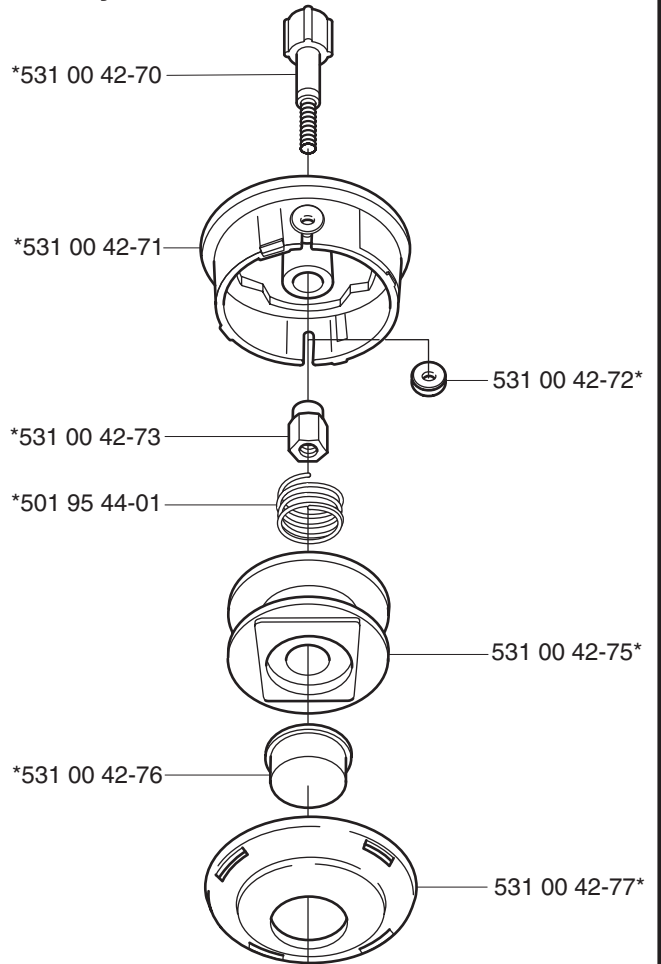

*compl 508 01 01-02

Trimmy SII M12x1.75

*compl 502 26 08-11 (1")
*compl 502 26 08-01 (20mm)

Trimmy H2 M10x1,25 Trimmy H2 M12x1,75

*compl 531 00 60-92
*compl 531 00 38-64

Trimmy Hit Pro M10x1,25

*compl 503 78 78-01

**Superauto II
Superauto II 1"**

*compl 531 00 38-09
*compl 531 00 60-93

**Tri Cut M10x1.25 (300mm)
Tri Cut M12x1.75 (300mm)**

compl 531 00 38-11
compl 531 00 38-24

Trimmy Hit Pro Junior 3/8"-24 (R)

*compl 531 00 75-28

Trimmy Hit M10x1,25

*compl 531 00 75-27

Supporting cup M12x1,75 *compl 502 15 70-01

Trimmy Hit VII 3/8"-24 (R) *compl 531 00 75-84

Auto 55 M12

compl 531 00 92-06

Guard

***compl 537 02 61-01**
323 C, 325 C, 326 C

***compl 503 74 50-04**
225
232
235

Trimmy cord

Product	Product No.
ø1,5 mm	
15 m blue	531 00 92-15
10 m reel for 300 S	506 68 26-01
10 m reel for Duo	964 63 57-00
10 st for 6 RC	952 71 55-54
ø2,0 mm	
15 m green	531 00 92-16
130 m green	531 00 92-35
ø2,4 mm	
15 m orange	531 00 92-17
90 m orange	531 00 92-36
240 m orange	531 00 60-52
ø2,7 mm	
15 m yellow	531 00 92-18
70 m yellow	531 00 92-37
240 m yellow	531 00 75-68
ø3,0 mm	
10 m red	531 00 92-19
56 m red	531 00 92-38
240 m red	531 00 60-54
ø3,3 mm	
46 m white	531 00 92-39
Pre cut for Trimmy Fix	
20 strings ø2,4 mm	502 13 86-01