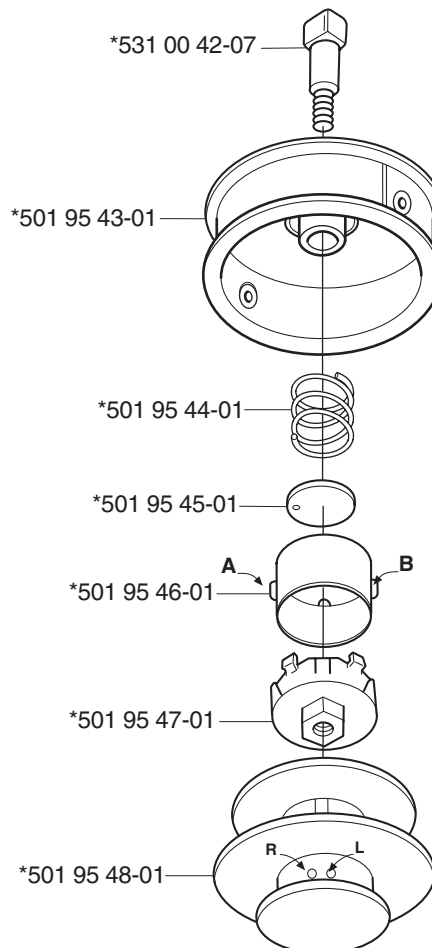

*compl 508 01 01-02

Trimmy SII M12x1.75

*compl 502 26 08-11 (1")
*compl 502 26 08-01 (20mm)

Trimmy H2 M10x1,25 Trimmy H2 M12x1,75

*compl 531 00 60-92
*compl 531 00 38-64

Trimmy Hit Pro M10x1,25

*compl 503 78 78-01

**Superauto II
Superauto II 1"**

*compl 531 00 38-09
*compl 531 00 60-93

**Tri Cut M10x1.25 (300mm)
Tri Cut M12x1.75 (300mm)**

compl 531 00 38-11
compl 531 00 38-24

Trimmy Hit Pro Junior 3/8"-24 (R)

*compl 531 00 75-28

Trimmy Hit M10x1,25

*compl 531 00 75-27

Supporting cup M12x1,75 *compl 502 15 70-01

Trimmy Hit VII 3/8"-24 (R) *compl 531 00 75-84

Auto 55 M12

compl 531 00 92-06

Guard

***compl 537 02 61-01**
323 C, 325 C, 326 C

***compl 503 74 50-04**
225
232
235

Trimmy cord

Product	Product No.
ø1,5 mm	
15 m blue	531 00 92-15
10 m reel for 300 S	506 68 26-01
10 m reel for Duo	964 63 57-00
10 st for 6 RC	952 71 55-54
ø2,0 mm	
15 m green	531 00 92-16
130 m green	531 00 92-35
ø2,4 mm	
15 m orange	531 00 92-17
90 m orange	531 00 92-36
240 m orange	531 00 60-52
ø2,7 mm	
15 m yellow	531 00 92-18
70 m yellow	531 00 92-37
240 m yellow	531 00 75-68
ø3,0 mm	
10 m red	531 00 92-19
56 m red	531 00 92-38
240 m red	531 00 60-54
ø3,3 mm	
46 m white	531 00 92-39
Pre cut for Trimmy Fix	
20 strings ø2,4 mm	502 13 86-01