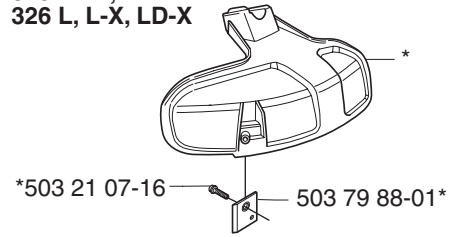

*compl 503 97 71-01
323 L, LD
325 L, L-X
325 L-XT, LD-X
326 L, L-X, LD-X