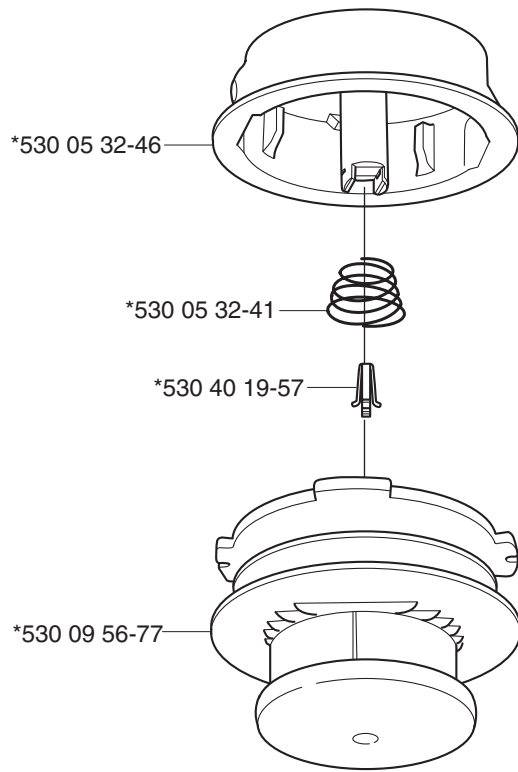

Trimmy Hit M10x1,25

*compl 531 00 75-27

Supporting cup M12x1,75 *compl 502 15 70-01

Trimmy Hit VII 3/8"-24 (R) *compl 531 00 75-84

Auto 55 M12

compl 531 00 92-06

Guard

***compl 537 02 61-01**
323 C, 325 C, 326 C

***compl 503 74 50-04**
225
232
235

Trimmy cord

Product	Product No.
ø1,5 mm	
15 m blue	531 00 92-15
10 m reel for 300 S	506 68 26-01
10 m reel for Duo	964 63 57-00
10 st for 6 RC	952 71 55-54
ø2,0 mm	
15 m green	531 00 92-16
130 m green	531 00 92-35
ø2,4 mm	
15 m orange	531 00 92-17
90 m orange	531 00 92-36
240 m orange	531 00 60-52
ø2,7 mm	
15 m yellow	531 00 92-18
70 m yellow	531 00 92-37
240 m yellow	531 00 75-68
ø3,0 mm	
10 m red	531 00 92-19
56 m red	531 00 92-38
240 m red	531 00 60-54
ø3,3 mm	
46 m white	531 00 92-39
Pre cut for Trimmy Fix	
20 strings ø2,4 mm	502 13 86-01

Product	Product No.
Whisper	
ø1,5 mm	
15 m blue	531 00 92-10
ø2,0 mm	
15 m green	531 00 92-11
130 m green	531 00 92-30
ø2,4 mm	
15 m orange	531 00 92-12
90 m orange	531 00 92-31
240 m orange	531 00 60-86
ø2,7 mm	
70 m yellow	531 00 92-32
240 m yellow	531 00 75-65
ø3,0 mm	
10 m red	531 00 92-14
56 m red	531 00 92-33
240 m red	531 00 60-88
ø3,3 mm	
46 m white	531 00 92-34