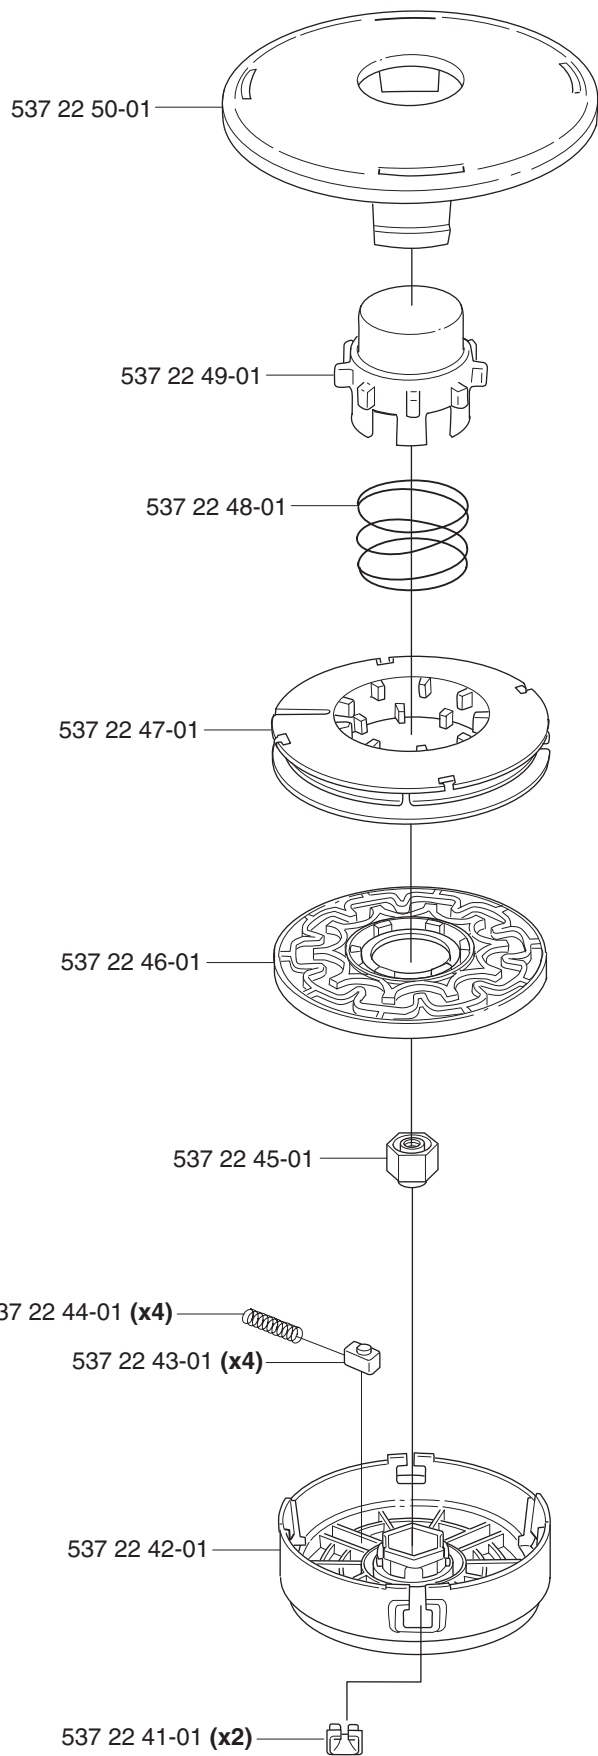

*compl 508 01 01-02

Trimmy SII M12x1.75

*compl 502 26 08-11 (1")
*compl 502 26 08-01 (20mm)

Trimmy H2 M10x1,25 Trimmy H2 M12x1,75

*compl 531 00 60-92
*compl 531 00 38-64

Trimmy Hit Pro M10x1,25

*compl 503 78 78-01

**Superauto II
Superauto II 1"**

*compl 531 00 38-09
*compl 531 00 60-93

**Tri Cut M10x1.25 (300mm)
Tri Cut M12x1.75 (300mm)**

compl 531 00 38-11
compl 531 00 38-24

Trimmy Hit Pro Junior 3/8"-24 (R)

*compl 531 00 75-28

Trimmy Hit M10x1,25

*compl 531 00 75-27

Supporting cup M12x1,75 *compl 502 15 70-01

Trimmy Hit VII 3/8"-24 (R) *compl 531 00 75-84

Auto 55 M12

compl 531 00 92-06

Guard

***compl 537 02 61-01**
323 C, 325 C, 326 C

***compl 503 74 50-04**
225
232
235

Trimmy cord

Product	Product No.
ø1,5 mm	
15 m blue	531 00 92-15
10 m reel for 300 S	506 68 26-01
10 m reel for Duo	964 63 57-00
10 st for 6 RC	952 71 55-54
ø2,0 mm	
15 m green	531 00 92-16
130 m green	531 00 92-35
ø2,4 mm	
15 m orange	531 00 92-17
90 m orange	531 00 92-36
240 m orange	531 00 60-52
ø2,7 mm	
15 m yellow	531 00 92-18
70 m yellow	531 00 92-37
240 m yellow	531 00 75-68
ø3,0 mm	
10 m red	531 00 92-19
56 m red	531 00 92-38
240 m red	531 00 60-54
ø3,3 mm	
46 m white	531 00 92-39
Pre cut for Trimmy Fix	
20 strings ø2,4 mm	502 13 86-01