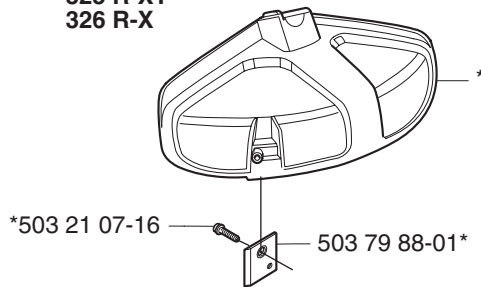

*compl 503 93 42-02
323 R, R-J
325 R-X
325 RJ-X
325 R-XT
326 R-X