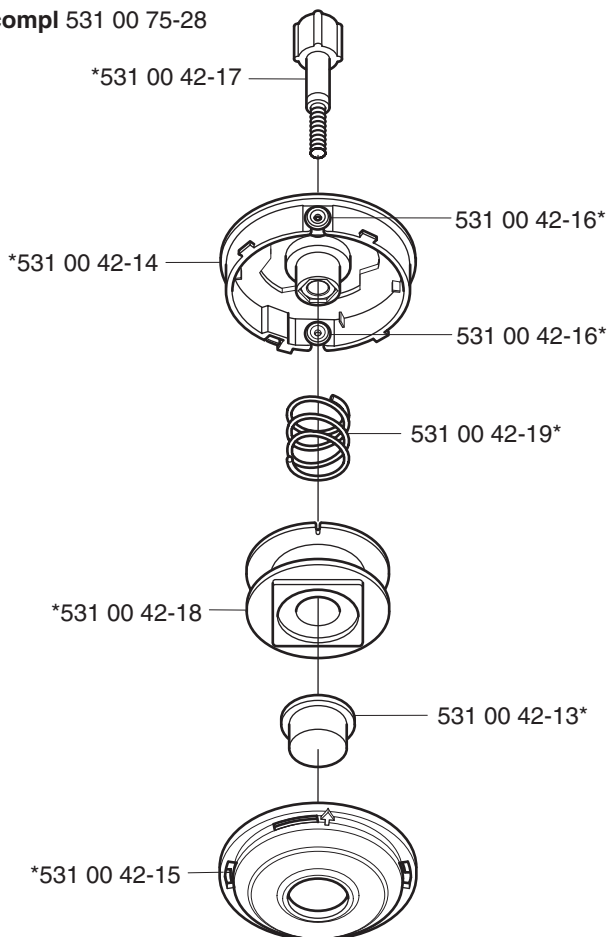

**Superauto II
Superauto II 1"**

*compl 531 00 38-09
*compl 531 00 60-93

**Tri Cut M10x1.25 (300mm)
Tri Cut M12x1.75 (300mm)**

compl 531 00 38-11
compl 531 00 38-24

Trimmy Hit Pro Junior 3/8"-24 (R)

*compl 531 00 75-28

Trimmy Hit M10x1,25

*compl 531 00 75-27

Supporting cup M12x1,75 *compl 502 15 70-01

Trimmy Hit VII 3/8"-24 (R) *compl 531 00 75-84

Auto 55 M12

compl 531 00 92-06

Guard

***compl 537 02 61-01**
323 C, 325 C, 326 C

***compl 503 74 50-04**
225
232
235

Trimmy cord

Product	Product No.
ø1,5 mm	
15 m blue	531 00 92-15
10 m reel for 300 S	506 68 26-01
10 m reel for Duo	964 63 57-00
10 st for 6 RC	952 71 55-54
ø2,0 mm	
15 m green	531 00 92-16
130 m green	531 00 92-35
ø2,4 mm	
15 m orange	531 00 92-17
90 m orange	531 00 92-36
240 m orange	531 00 60-52
ø2,7 mm	
15 m yellow	531 00 92-18
70 m yellow	531 00 92-37
240 m yellow	531 00 75-68
ø3,0 mm	
10 m red	531 00 92-19
56 m red	531 00 92-38
240 m red	531 00 60-54
ø3,3 mm	
46 m white	531 00 92-39
Pre cut for Trimmy Fix	
20 strings ø2,4 mm	502 13 86-01

Product	Product No.
Whisper	
ø1,5 mm	
15 m blue	531 00 92-10
ø2,0 mm	
15 m green	531 00 92-11
130 m green	531 00 92-30
ø2,4 mm	
15 m orange	531 00 92-12
90 m orange	531 00 92-31
240 m orange	531 00 60-86
ø2,7 mm	
70 m yellow	531 00 92-32
240 m yellow	531 00 75-65
ø3,0 mm	
10 m red	531 00 92-14
56 m red	531 00 92-33
240 m red	531 00 60-88
ø3,3 mm	
46 m white	531 00 92-34