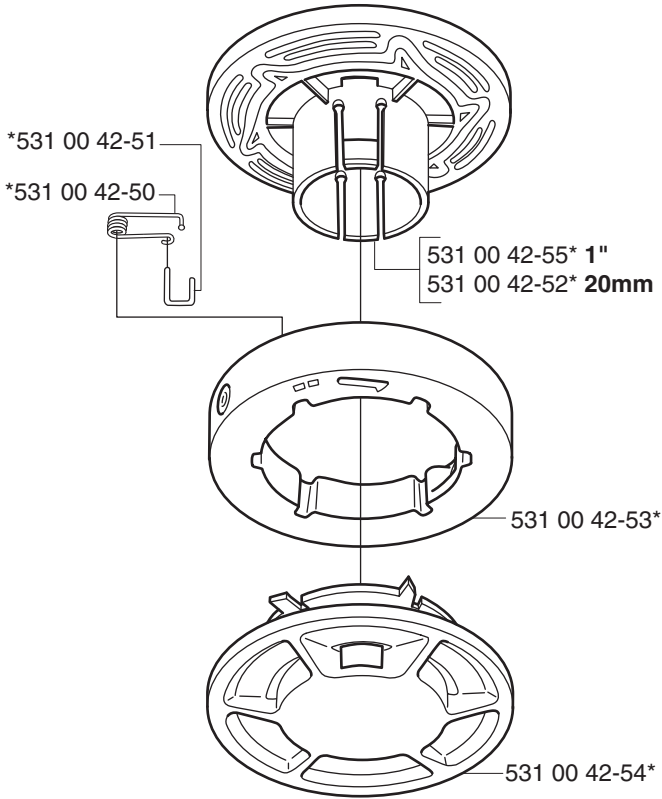

*compl 508 01 01-02

Trimmy SII M12x1.75

*compl 502 26 08-11 (1")
*compl 502 26 08-01 (20mm)

Trimmy H2 M10x1,25 Trimmy H2 M12x1,75

*compl 531 00 60-92
*compl 531 00 38-64

Trimmy Hit Pro M10x1,25

*compl 503 78 78-01

**Superauto II
Superauto II 1"**

*compl 531 00 38-09
*compl 531 00 60-93

**Tri Cut M10x1.25 (300mm)
Tri Cut M12x1.75 (300mm)**

compl 531 00 38-11
compl 531 00 38-24

Trimmy Hit Pro Junior 3/8"-24 (R)

*compl 531 00 75-28

Trimmy Hit M10x1,25

*compl 531 00 75-27

Supporting cup M12x1,75 *compl 502 15 70-01

Trimmy Hit VII 3/8"-24 (R) *compl 531 00 75-84

Auto 55 M12

compl 531 00 92-06

Guard

***compl 537 02 61-01**
323 C, 325 C, 326 C

***compl 503 74 50-04**
225
232
235

Trimmy cord

Product	Product No.
ø1,5 mm	
15 m blue	531 00 92-15
10 m reel for 300 S	506 68 26-01
10 m reel for Duo	964 63 57-00
10 st for 6 RC	952 71 55-54
ø2,0 mm	
15 m green	531 00 92-16
130 m green	531 00 92-35
ø2,4 mm	
15 m orange	531 00 92-17
90 m orange	531 00 92-36
240 m orange	531 00 60-52
ø2,7 mm	
15 m yellow	531 00 92-18
70 m yellow	531 00 92-37
240 m yellow	531 00 75-68
ø3,0 mm	
10 m red	531 00 92-19
56 m red	531 00 92-38
240 m red	531 00 60-54
ø3,3 mm	
46 m white	531 00 92-39
Pre cut for Trimmy Fix	
20 strings ø2,4 mm	502 13 86-01