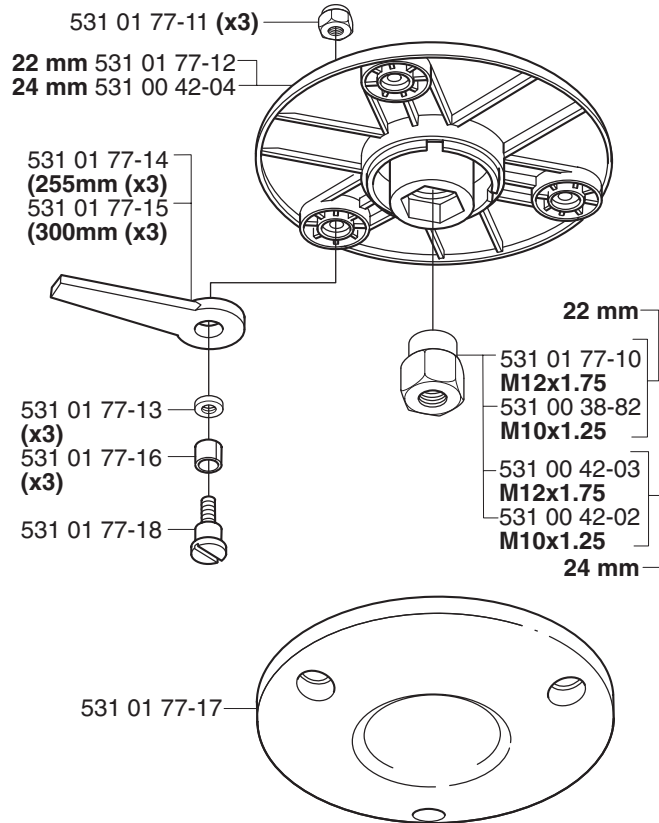

*compl 508 01 01-02

Trimmy SII M12x1.75

*compl 502 26 08-11 (1")
*compl 502 26 08-01 (20mm)

Trimmy H2 M10x1,25 Trimmy H2 M12x1,75

*compl 531 00 60-92
*compl 531 00 38-64

Trimmy Hit Pro M10x1,25

*compl 503 78 78-01

**Superauto II
Superauto II 1"**

*compl 531 00 38-09
*compl 531 00 60-93

**Tri Cut M10x1.25 (300mm)
Tri Cut M12x1.75 (300mm)**

compl 531 00 38-11
compl 531 00 38-24

Trimmy Hit Pro Junior 3/8"-24 (R)

*compl 531 00 75-28

Trimmy Hit M10x1,25

*compl 531 00 75-27

Supporting cup M12x1,75 *compl 502 15 70-01

Trimmy Hit VII 3/8"-24 (R) *compl 531 00 75-84

Auto 55 M12

compl 531 00 92-06

Guard

***compl 537 02 61-01**
323 C, 325 C, 326 C

***compl 503 74 50-04**
225
232
235

Trimmy cord

Product	Product No.
ø1,5 mm	
15 m blue	531 00 92-15
10 m reel for 300 S	506 68 26-01
10 m reel for Duo	964 63 57-00
10 st for 6 RC	952 71 55-54
ø2,0 mm	
15 m green	531 00 92-16
130 m green	531 00 92-35
ø2,4 mm	
15 m orange	531 00 92-17
90 m orange	531 00 92-36
240 m orange	531 00 60-52
ø2,7 mm	
15 m yellow	531 00 92-18
70 m yellow	531 00 92-37
240 m yellow	531 00 75-68
ø3,0 mm	
10 m red	531 00 92-19
56 m red	531 00 92-38
240 m red	531 00 60-54
ø3,3 mm	
46 m white	531 00 92-39
Pre cut for Trimmy Fix	
20 strings ø2,4 mm	502 13 86-01